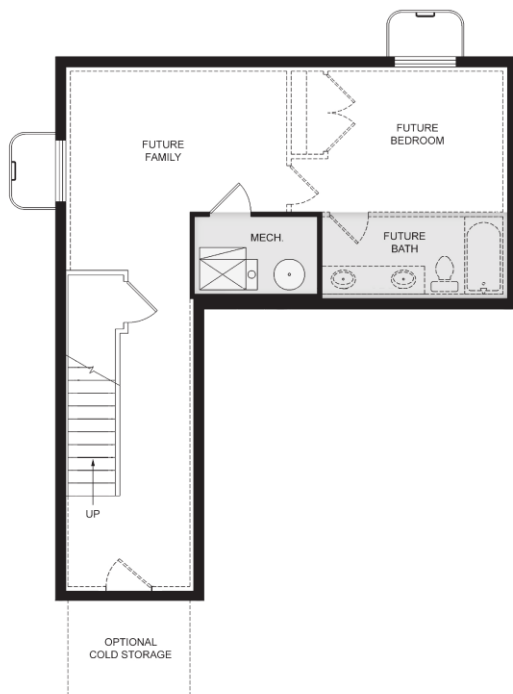

Farmhouse

Craftsman

Arlington

Total Sq. Ft. 2,204

Finished Sq. Ft. 1,532

Bedrooms: 3

Bathrooms: 2.5

BASEMENT FLOOR | 673 SQ. FT.

MAIN FLOOR | 700 SQ. FT.

Plan FEATURES

- Continuous Grand Room
- Large Corner Pantry
- Backyard View From Kitchen Sink
- Open Grand Entry

UPPER FLOOR | 831 SQ. FT.