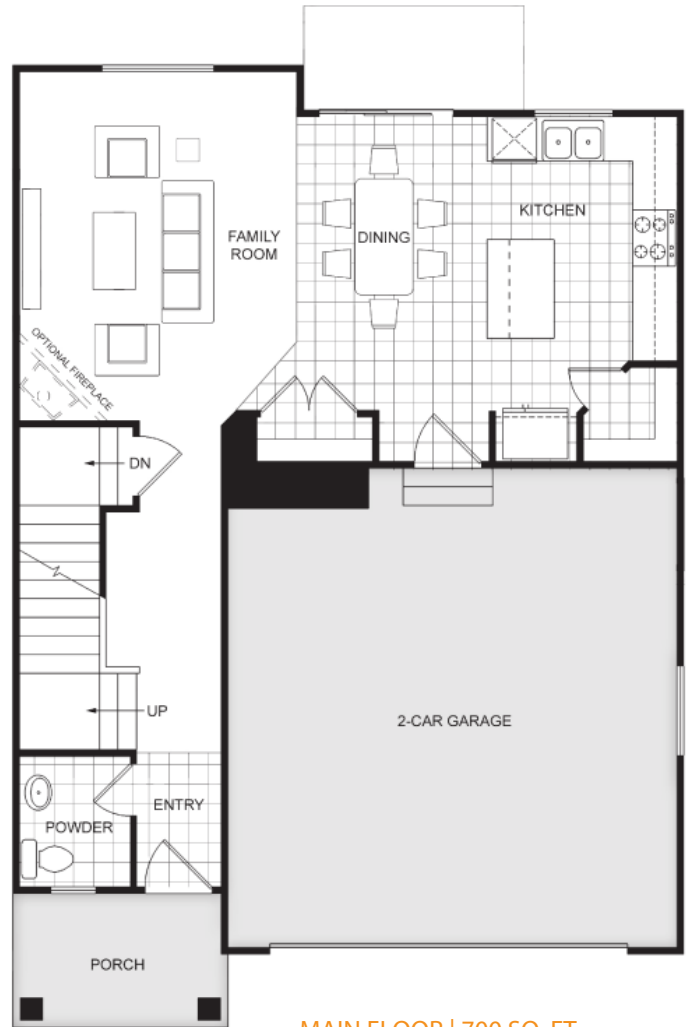

Farmhouse

Craftsman

Arlington

Total Sq. Ft. 2,204

Finished Sq. Ft. 1,532

Bedrooms: 3

Bathrooms: 2.5

BASEMENT FLOOR | 673 SQ. FT.

MAIN FLOOR | 700 SQ. FT.

Plan FEATURES

- Continuous Grand Room
- Large Corner Pantry
- Backyard View From Kitchen Sink
- Open Grand Entry

UPPER FLOOR | 831 SQ. FT.