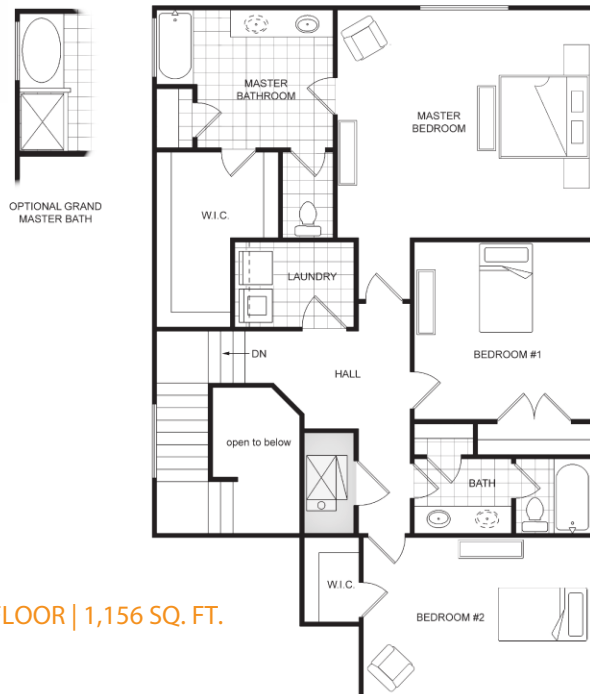

Farmhouse

Craftsman

Columbia

Total Sq. Ft. 3,209

Finished Sq. Ft. 2,147

Bedrooms: 3

Bathrooms: 2.5

BASEMENT FLOOR | 1,035 SQ. FT.

MAIN FLOOR | 1,018 SQ. FT.

Plan FEATURES

- Continuous Grand Room
- Backyard View From Kitchen Sink
- Large Corner Pantry
- Lots Of Closet Space In Bedrooms
- Mechanical Room Downstairs

UPPER FLOOR | 1,156 SQ. FT.