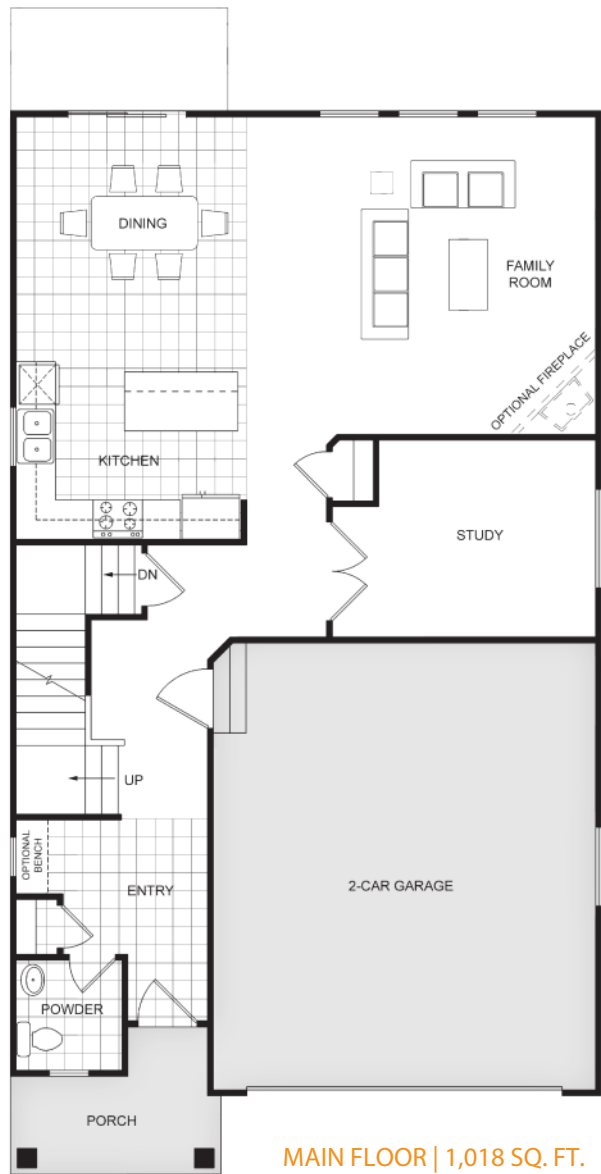

Farmhouse

Craftsman

Columbia

Total Sq. Ft. 3,209

Finished Sq. Ft. 2,147

Bedrooms: 3

Bathrooms: 2.5

BASEMENT FLOOR | 1,035 SQ. FT.

MAIN FLOOR | 1,018 SQ. FT.

Plan FEATURES

- Continuous Grand Room
- Backyard View From Kitchen Sink
- Large Corner Pantry
- Lots Of Closet Space In Bedrooms
- Mechanical Room Downstairs

UPPER FLOOR | 1,156 SQ. FT.