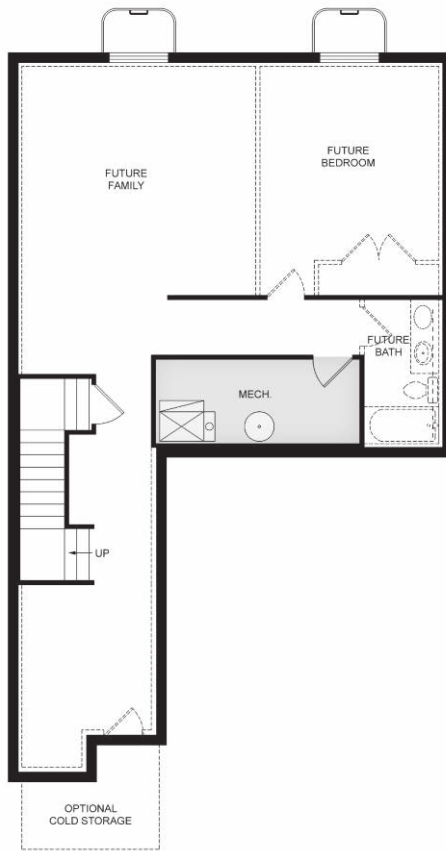

Farmhouse

Craftsman

Columbia

Total Sq. Ft. 3,209

Finished Sq. Ft. 2,147

Bedrooms: 3

Bathrooms: 2.5

BASEMENT FLOOR | 1,035 SQ. FT.

MAIN FLOOR | 1,018 SQ. FT.

Plan FEATURES

- Continuous Grand Room
- Backyard View From Kitchen Sink
- Large Corner Pantry
- Lots Of Closet Space In Bedrooms
- Mechanical Room Downstairs

UPPER FLOOR | 1,156 SQ. FT.