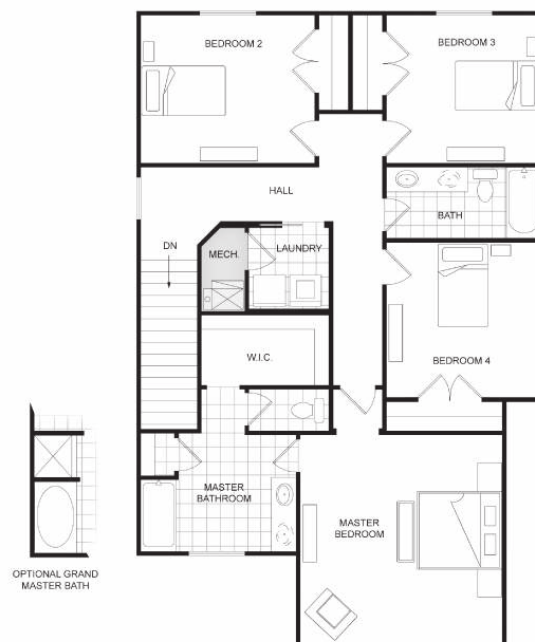

Farmhouse

Craftsman

Fenway

Total Sq. Ft. 3,014

Finished Sq. Ft. 2,099

Bedrooms: 4

Bathrooms: 2.5

BASEMENT FLOOR | 915 SQ. FT.

MAIN FLOOR | 912 SQ. FT.

Plan FEATURES

- Large Front-porch
- 2-Car Garage Opens Into "Mud Room"
- Huge Kitchen & Dining Area
- Large Master Bedroom
- Big Walk-in-closet

UPPER FLOOR | 1,187 SQ. FT.