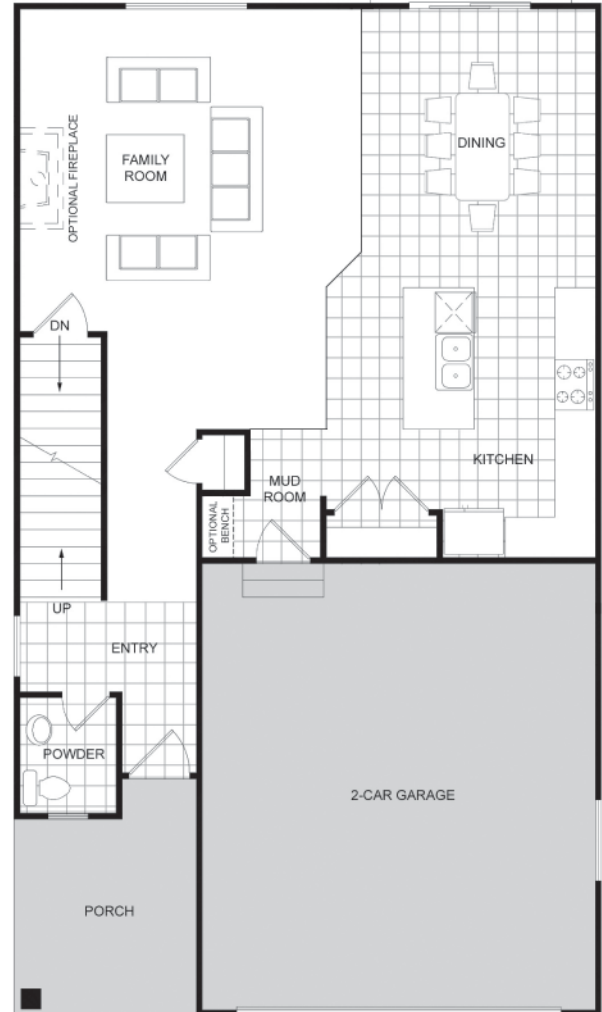

Farmhouse

Craftsman

Fenway

Total Sq. Ft. 3,014

Finished Sq. Ft. 2,099

Bedrooms: 4

Bathrooms: 2.5

BASEMENT FLOOR | 915 SQ. FT.

MAIN FLOOR | 912 SQ. FT.

Plan FEATURES

- Large Front-porch
- 2-Car Garage Opens Into "Mud Room"
- Huge Kitchen & Dining Area
- Large Master Bedroom
- Big Walk-in-closet

UPPER FLOOR | 1,187 SQ. FT.