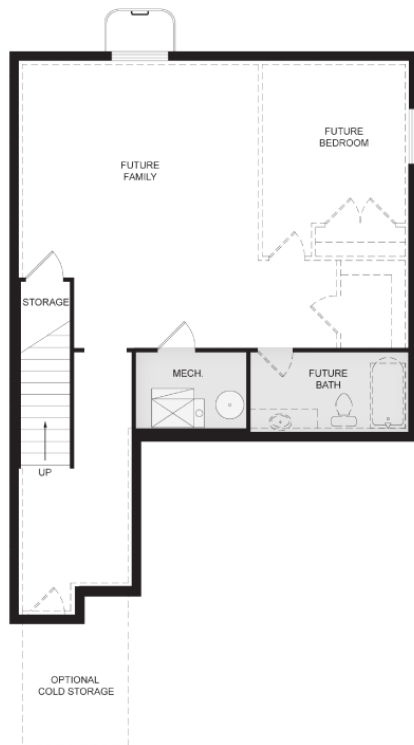

Farmhouse

Craftsman

Fenway

Total Sq. Ft. 3,014

Finished Sq. Ft. 2,099

Bedrooms: 4

Bathrooms: 2.5

BASEMENT FLOOR | 915 SQ. FT.

MAIN FLOOR | 912 SQ. FT.

Plan FEATURES

- Large Front-porch
- 2-Car Garage Opens Into "Mud Room"
- Huge Kitchen & Dining Area
- Large Master Bedroom
- Big Walk-in-closet

UPPER FLOOR | 1,187 SQ. FT.