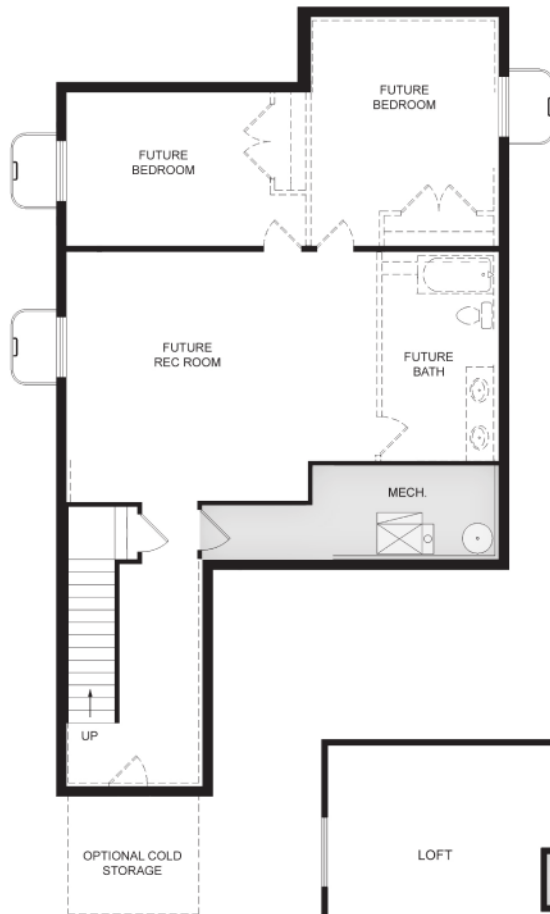

# Rose II

Total Sq. Ft. 3,050

Finished Sq. Ft. 1,855

Bedrooms: 4

Bathrooms: 2.5

BASEMENT FLOOR | 1,195 SQ. FT.

MAIN FLOOR | 1,179 SQ. FT.

UPPER FLOOR | 676 SQ. FT.

## Plan Features

- Master On Main
- 2-Car Garage Enters Into “Mud Room”
- Possible 6-Bedroom
- Large Walk-In Master Closet