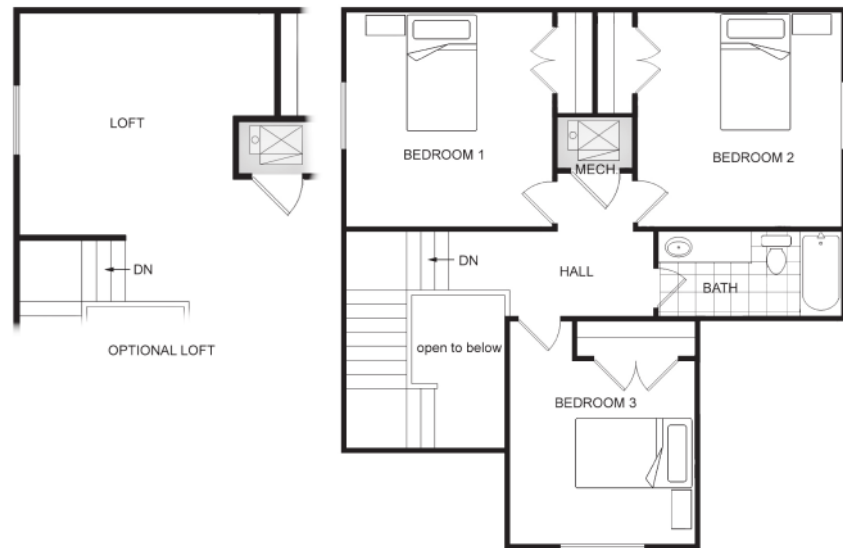

# Rose II

Total Sq. Ft. 3,050

Finished Sq. Ft. 1,855

Bedrooms: 4

Bathrooms: 2.5

BASEMENT FLOOR | 1,195 SQ. FT.

MAIN FLOOR | 1,179 SQ. FT.

UPPER FLOOR | 676 SQ. FT.

## Plan Features

- Master On Main
- 2-Car Garage Enters Into “Mud Room”
- Possible 6-Bedroom
- Large Walk-In Master Closet