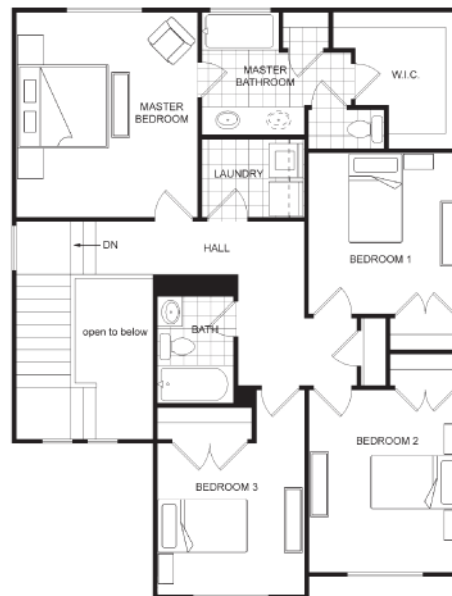

Farmhouse

Craftsman

Turner

Total Sq. Ft. 2,315

Finished Sq. Ft. 1,641

Bedrooms: 4

Bathrooms: 2.5

BASEMENT FLOOR | 674 SQ. FT.

MAIN FLOOR | 700 SQ. FT.

UPPER FLOOR | 2 941 SQ. FT.

Plan FEATURES

- Continuous Grand Room
- Backyard View From Kitchen Sink
- Large Corner Pantry
- Lots Of Closet Space In Bedrooms
- Mechanical Room Downstairs