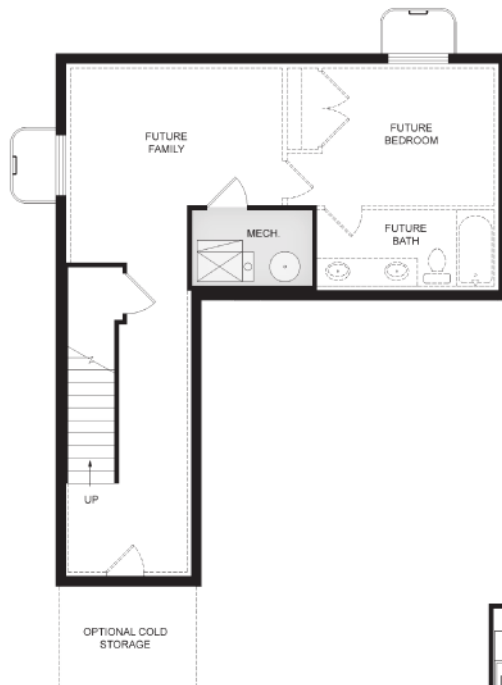

Farmhouse

Craftsman

Turner

Total Sq. Ft. 2,315

Finished Sq. Ft. 1,641

Bedrooms: 4

Bathrooms: 2.5

BASEMENT FLOOR | 674 SQ. FT.

MAIN FLOOR | 700 SQ. FT.

UPPER FLOOR | 2 941 SQ. FT.

Plan FEATURES

- Continuous Grand Room
- Backyard View From Kitchen Sink
- Large Corner Pantry
- Lots Of Closet Space In Bedrooms
- Mechanical Room Downstairs