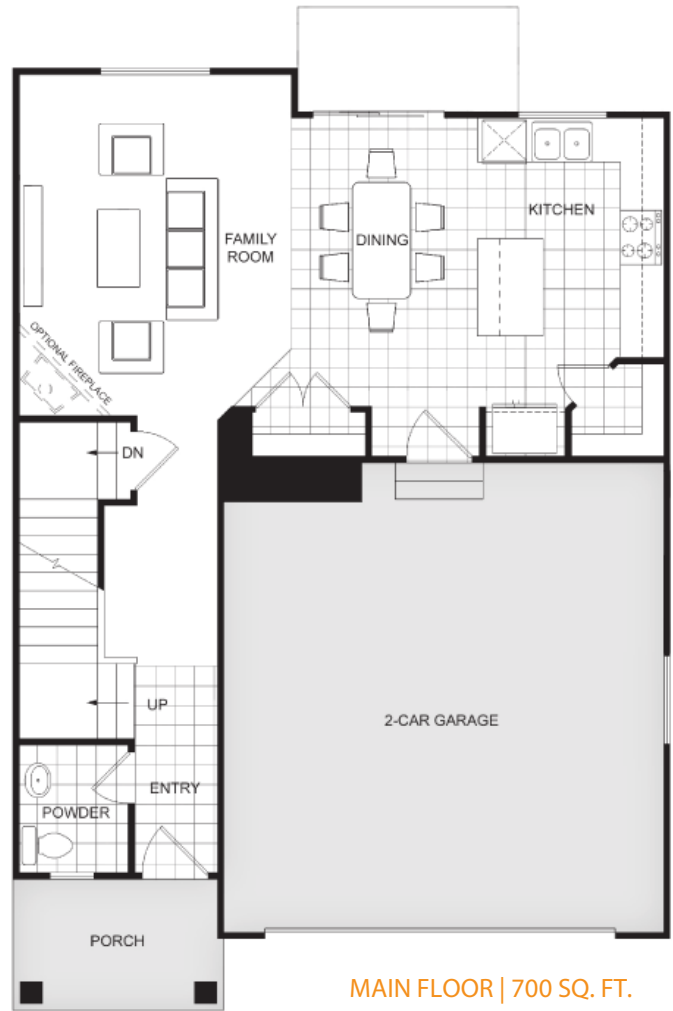

Farmhouse

Craftsman

Turner

Total Sq. Ft. 2,315

Finished Sq. Ft. 1,641

Bedrooms: 4

Bathrooms: 2.5

BASEMENT FLOOR | 674 SQ. FT.

MAIN FLOOR | 700 SQ. FT.

UPPER FLOOR | 2 941 SQ. FT.

Plan FEATURES

- Continuous Grand Room
- Backyard View From Kitchen Sink
- Large Corner Pantry
- Lots Of Closet Space In Bedrooms
- Mechanical Room Downstairs