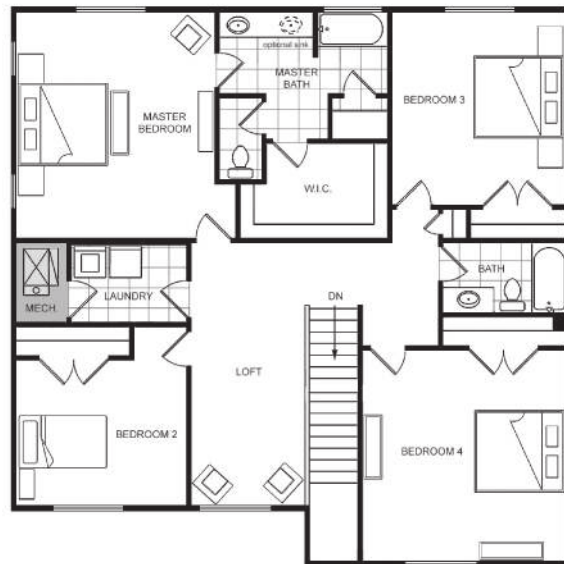

ANTHEM

BIG BEND

Hartford

Craftsman

Farmhouse

* All renderings of exteriors and floor plans are artist conceptions and may vary from actual home as built. Dimensions, options, features and specifications are approximate and subject to field variation, as well as change without notice.

Hartford

Total Sq. Ft. 3,443

Finished Sq. Ft. 2,471

Bedrooms: 4

Bathrooms: 2.5

MAIN FLOOR | 955 SQ. FT.

BASEMENT FLOOR | 972 SQ. FT.

UPPER FLOOR | 1,516 SQ. FT.