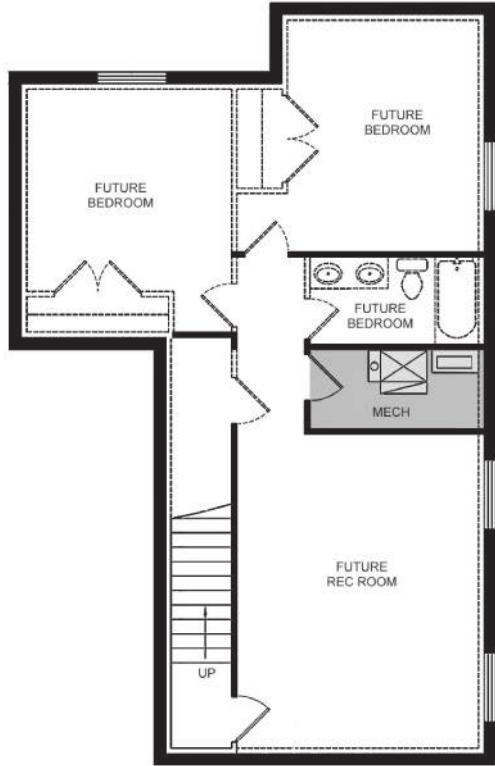

ANTHEM

BIG BEND

Hartford

Craftsman

Farmhouse

* All renderings of exteriors and floor plans are artist conceptions and may vary from actual home as built. Dimensions, options, features and specifications are approximate and subject to field variation, as well as change without notice.

Hartford

Total Sq. Ft. 3,443

Finished Sq. Ft. 2,471

Bedrooms: 4

Bathrooms: 2.5

MAIN FLOOR | 955 SQ. FT.

BASEMENT FLOOR | 972 SQ. FT.

UPPER FLOOR | 1,516 SQ. FT.