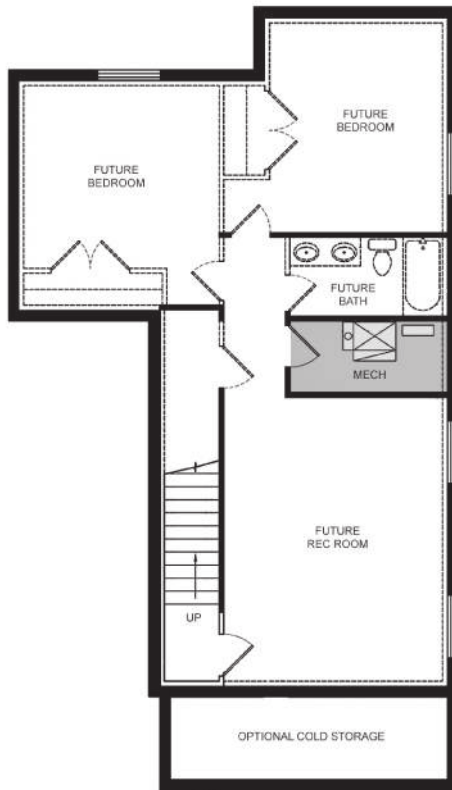

ANTHEM

BIG BEND

Madison

Craftsman

Farmhouse

* All renderings of exteriors and floor plans are artist conceptions and may vary from actual home as built. Dimensions, options, features and specifications are approximate and subject to field variation, as well as change without notice.

Madison

Total Sq. Ft. 3,174

Finished Sq. Ft. 2,191

Bedrooms: 3

Bathrooms: 2.5

MAIN FLOOR | 955 SQ. FT.

BASEMENT FLOOR | 983 SQ. FT.

UPPER FLOOR | 1,236 SQ. FT.

OPTIONAL MASTER BATH