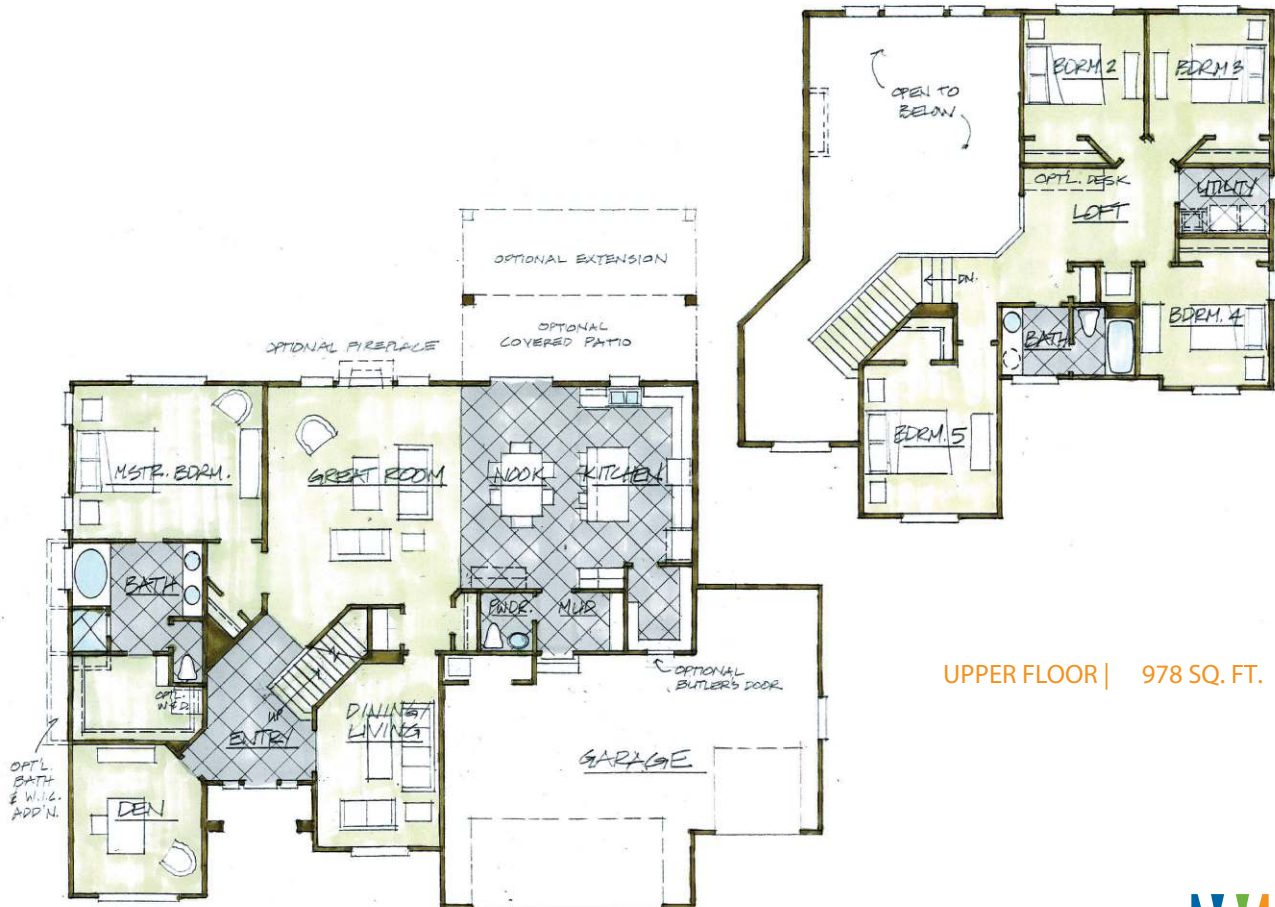

Rosamund

Square Footage: 3,161 | Bedrooms: 5 | Bathrooms: 2.5

MAIN FLOOR | 2,183 SQ. FT.

UPPER FLOOR | 978 SQ. FT.

* All renderings of exteriors and floor plans are artist conceptions and may vary from actual home as built. Dimensions, options, features and specifications are approximate and subject to field variation, as well as change without notice.