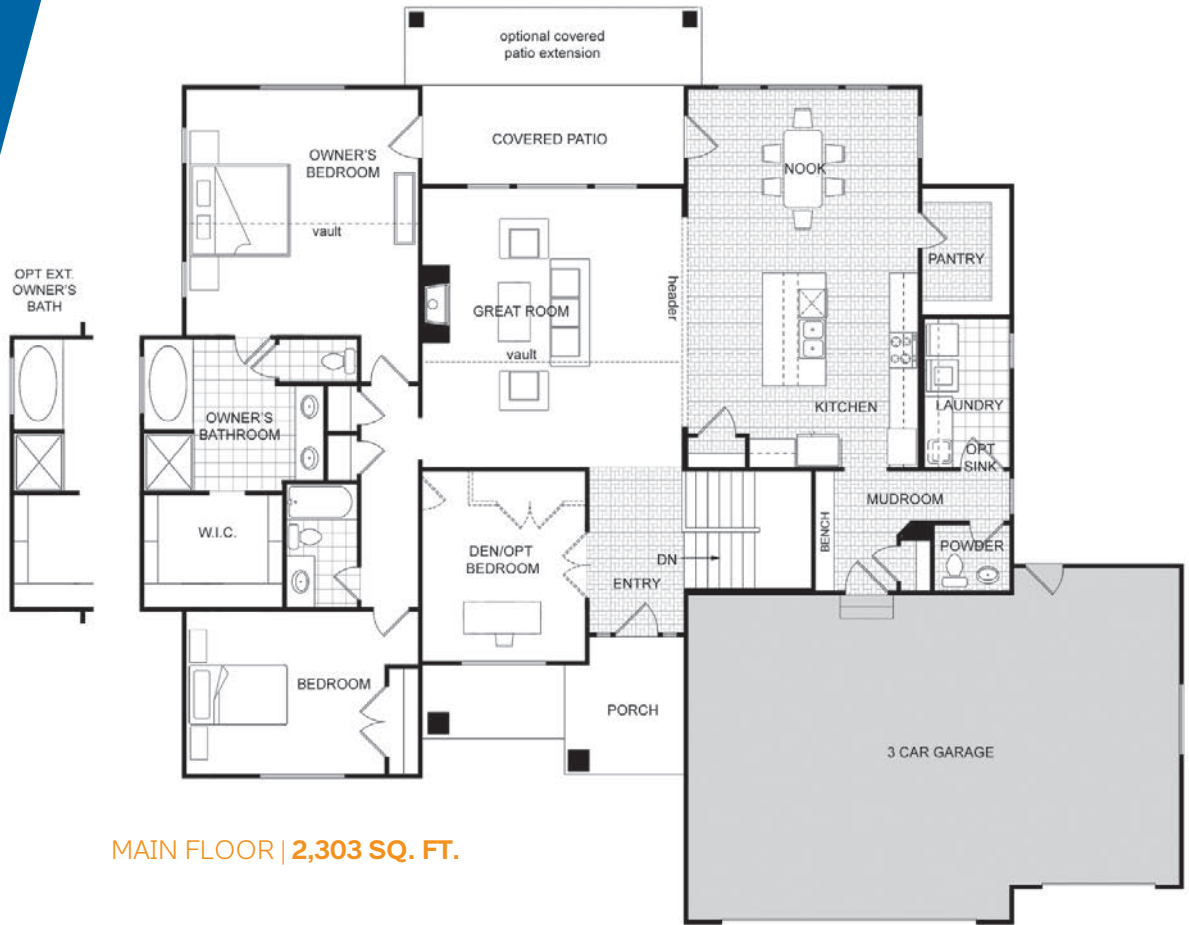

Farmhouse

Craftsman

Prairie

Hensley

Total Sq. Ft. 4,589

Finished Sq. Ft. 2,333

Bedrooms: 2/3

Bathrooms: 2.5

MAIN FLOOR | 2,303 SQ. FT.

Plan FEATURES

- Main-Floor Living
- Vaulted Ceiling In Large Open Great Room
- Awesome Kitchen W/extra Large Pantry
- Covered Patio
- Large Master Suite W/Door To Deck
- Guest Suite

BASEMENT FLOOR | 2,286 SQ. FT.