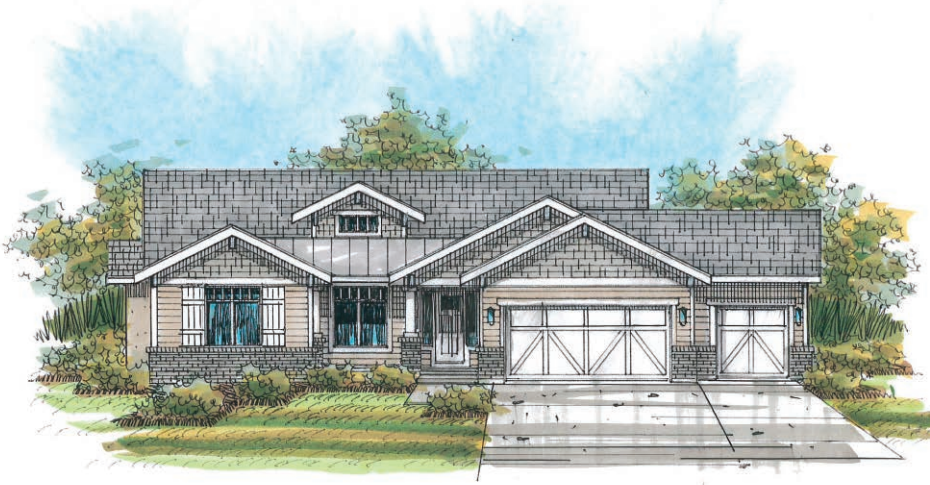

Farmhouse

Craftsman

Prairie

Hensley

Total Sq. Ft. 4,589

Finished Sq. Ft. 2,333

Bedrooms: 2/3

Bathrooms: 2.5

MAIN FLOOR | 2,303 SQ. FT.

Plan FEATURES

- Main-Floor Living
- Vaulted Ceiling In Large Open Great Room
- Awesome Kitchen W/extra Large Pantry
- Covered Patio
- Large Master Suite W/Door To Deck
- Guest Suite

BASEMENT FLOOR | 2,286 SQ. FT.