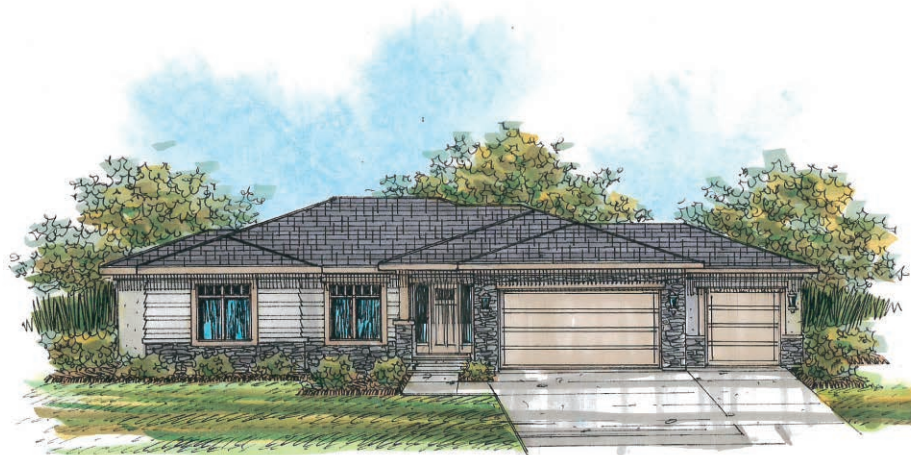

Farmhouse

Craftsman

Prairie

Hensley

Total Sq. Ft. 4,589

Finished Sq. Ft. 2,333

Bedrooms: 2/3

Bathrooms: 2.5

MAIN FLOOR | 2,303 SQ. FT.

Plan FEATURES

- Main-Floor Living
- Vaulted Ceiling In Large Open Great Room
- Awesome Kitchen W/extra Large Pantry
- Covered Patio
- Large Master Suite W/Door To Deck
- Guest Suite

BASEMENT FLOOR | 2,286 SQ. FT.