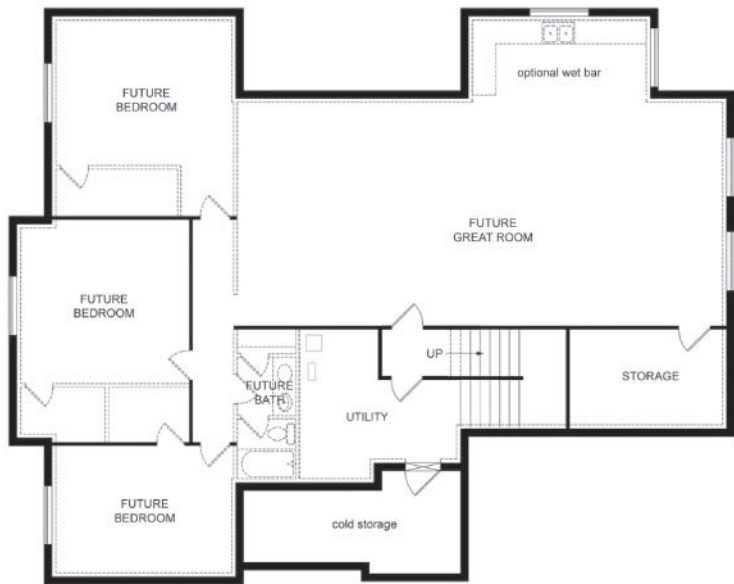

Farmhouse

Craftsman

Prairie

Hensley

Total Sq. Ft. 4,589

Finished Sq. Ft. 2,333

Bedrooms: 2/3

Bathrooms: 2.5

MAIN FLOOR | 2,303 SQ. FT.

Plan FEATURES

- Main-Floor Living
- Vaulted Ceiling In Large Open Great Room
- Awesome Kitchen W/extra Large Pantry
- Covered Patio
- Large Master Suite W/Door To Deck
- Guest Suite

BASEMENT FLOOR | 2,286 SQ. FT.